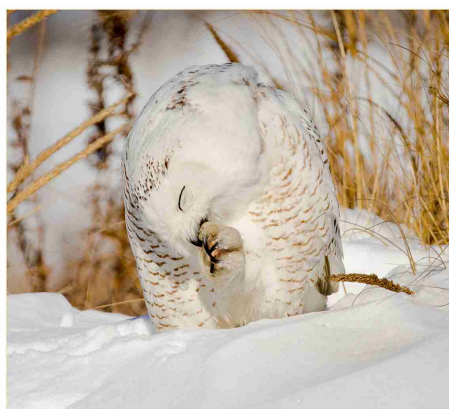

Nancy Gurtner
Digital Score/Award:25.5 A
2nd Prize
Lighthouse On The Ledge

Zaida Parkes
Digital Score/Award:27.5 A
1st Prize
Snowy Owl Grooming