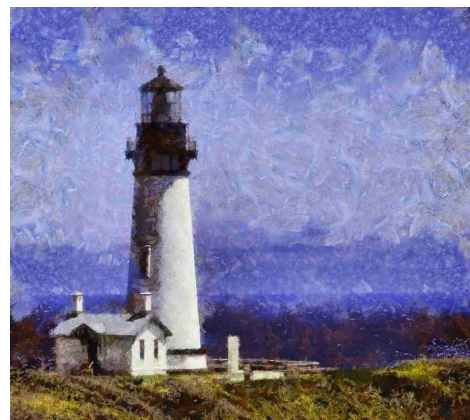

Mike Fernandez
Creative Artistry Score/Award:27.5 AA
2nd Prize
Watching The Moon

Nancy Gurtner
Creative Artistry Score/Award:25.5 A
Lighthouse On The Oregon Coast 2nd Prize