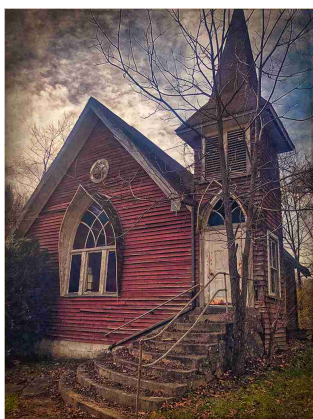

Bert Schmitz
Creative Artistry Score/Award:28.0 AA
1st Prize
Resting Moose

Hazel Meredith
Creative Artistry Score/Award:28.0 AA
1st Prize
Abandoned Church